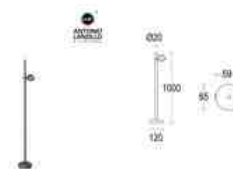

Bollards/Occhio P

MaxiOcchio P 1L 1000

GH0927.AHMT300EC	.05	358 €	1 x 6 W 3000 K 1 x 845 lm dOptical: 25° Adjustable 350 mA Dim based on driver
	.19	358 €	
GH0927.AHMT300EL	.05	398 €	1 x 6 W 3000 K 1 x 845 lm dOptical: 25° Adjustable 24 V DC Dim based on driver
	.19	398 €	
GH0927.AHMT400EC	.05	358 €	1 x 6 W 4000 K 1 x 877 lm dOptical: 25° Adjustable 350 mA Dim based on driver
	.19	358 €	
GH0927.AHMT400EL	.05	398 €	1 x 6 W 4000 K 1 x 877 lm dOptical: 25° Adjustable 24 V DC Dim based on driver
	.19	398 €	
GH0927.BGMT300EC	.05	358 €	1 x 3.2 W 3000 K 1 x 277 lm dOptical: 36° Adjustable 1050 mA Dim based on driver
	.19	358 €	
GH0927.BGMT300EL	.05	398 €	1 x 2.1 W 3000 K 1 x 196 lm dOptical: 36° Adjustable 24 V DC Dim based on driver
	.19	398 €	
GH0927.BGMT400EC	.05	358 €	1 x 3.2 W 4000 K 1 x 307 lm dOptical: 36° Adjustable 1050 mA Dim based on driver
	.19	358 €	
GH0927.BGMT400EL	.05	398 €	1 x 2.1 W 4000 K 1 x 218 lm dOptical: 36° Adjustable 24 V DC Dim based on driver
	.19	398 €	

MaxiOcchio P 1L 250

GH0925.AHMT300EC	.05	333 €	MaxiOcchio P 1L 250 dOptical: 25° Adjustable 350 mA Dim based on driver
	.19	333 €	
GH0925.AHMT300EL	.05	375 €	1 x 6 W 3000 K 1 x 845 lm dOptical: 25° Adjustable 24 V DC Dim based on driver
	.19	375 €	
GH0925.AHMT400EC	.05	333 €	1 x 6 W 4000 K 1 x 877 lm dOptical: 25° Adjustable 350 mA Dim based on driver
	.19	333 €	
GH0925.AHMT400EL	.05	375 €	1 x 6 W 4000 K 1 x 877 lm dOptical: 25° Adjustable 24 V DC Dim based on driver
	.19	375 €	
GH0925.BGMT300EC	.05	333 €	1 x 3.2 W 3000 K 1 x 277 lm dOptical: 36° Adjustable 1050 mA Dim based on driver
	.19	333 €	
GH0925.BGMT300EL	.05	375 €	1 x 2.1 W 3000 K 1 x 196 lm dOptical: 36° Adjustable 24 V DC Dim based on driver
	.19	375 €	
GH0925.BGMT400EC	.05	333 €	MaxiOcchio P 1L 250 dOptical: 36° Adjustable 1050 mA Dim based on driver
	.19	333 €	
GH0925.BGMT400EL	.05	375 €	1 x 2.1 W 4000 K 1 x 218 lm dOptical: 36° Adjustable 24 V DC Dim based on driver
	.19	375 €	

MaxiOcchio P 1L 500

GH0926.AHMT300EC	.05	339 €	1 x 6 W 3000 K 1 x 845 lm dOptical: 25° Adjustable 350 mA Dim based on driver
	.19	339 €	
GH0926.AHMT300EL	.05	380 €	1 x 6 W 3000 K 1 x 845 lm dOptical: 25° Adjustable 24 V DC Dim based on driver
	.19	380 €	
GH0926.AHMT400EC	.05	339 €	1 x 6 W 4000 K 1 x 877 lm dOptical: 25° Adjustable 350 mA Dim based on driver
	.19	339 €