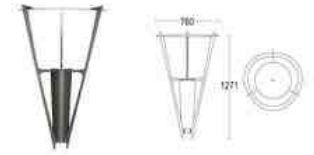

Pole-top luminaires / Urban light elements/Tret Sky

Tret Sky

GH8317.HLXT300EN	● .05	1,796 €	1 x 54 W 3000 K 1 x 6696 lm dOptical: 360° Fixed optics 220-240 V - 50/60 Hz Dim on request
	● .19	1,796 €	
GH8317.HLXT400EN	● .05	1,796 €	1 x 54 W 4000 K 1 x 6804 lm dOptical: 360° Fixed optics 220-240 V - 50/60 Hz Dim on request
	● .19	1,796 €	

Tret Sky Base

GH8313.HLXT300EN	● .05	2,784 €	1 x 54 W 3000 K 1 x 6696 lm dOptical: 360° Fixed optics 220-240 V - 50/60 Hz Dim on request
	● .19	2,784 €	
GH8313.HLXT400EN	● .05	2,784 €	1 x 54 W 4000 K 1 x 6804 lm dOptical: 360° Fixed optics 220-240 V - 50/60 Hz Dim on request
	● .19	2,784 €	

Tret Sky Root

GH8312.HLXT300EN	● .05	2,693 €	1 x 54 W 3000 K 1 x 6696 lm dOptical: 360° Fixed optics 220-240 V - 50/60 Hz Dim on request
	● .19	2,693 €	
GH8312.HLXT400EN	● .05	2,693 €	1 x 54 W 4000 K 1 x 6804 lm dOptical: 360° Fixed optics 220-240 V - 50/60 Hz Dim on request
	● .19	2,693 €	

Accessories

Adapter for Ø89mm column AC189		IP 68 fast connector 4P AC204		Iron anchorage base Clessidra / Tret up / Tret Sky AC429	
● .05	247 €	● .05	18 €	● .05	115 €
● .19	247 €	● .19	18 €	● .19	115 €