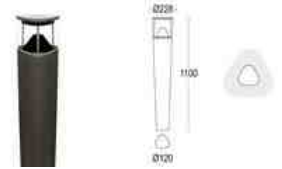

Bollards/Tret

Tret 1100

GH8207.ECFT300EN	● .05	857 €	1 x 32 W 3000 K 1 x 3725 lm dOptical: 360° Fixed optics 220-240 V - 50/60 Hz Dim on request
	● .19	857 €	
GH8207.ECFT400EN	● .05	857 €	1 x 32 W 4000 K 1 x 3781 lm dOptical: 360° Fixed optics 220-240 V - 50/60 Hz Dim on request
	● .19	857 €	

Tret 500

GH8203.CGFT300EN	● .05	673 €	1 x 26 W 3000 K 1 x 2967 lm dOptical: 360° Fixed optics 220-240 V - 50/60 Hz Dim on request
	● .19	673 €	
GH8203.CGFT400EN	● .05	673 €	1 x 26 W 4000 K 1 x 3012 lm dOptical: 360° Fixed optics 220-240 V - 50/60 Hz Dim on request
	● .19	673 €	

Tret 800

GH8205.ECFT300EN	● .05	776 €	1 x 32 W 3000 K 1 x 3725 lm dOptical: 360° Fixed optics 220-240 V - 50/60 Hz Dim on request
	● .19	776 €	
GH8205.ECFT400EN	● .05	776 €	1 x 32 W 4000 K 1 x 3781 lm dOptical: 360° Fixed optics 220-240 V - 50/60 Hz Dim on request
	● .19	776 €	

Accessories

Iron anchorage base to be cemented h.250 mm Tret AC120		Iron anchorage base to be cemented h.200 mm Tret AC121		IP 68 fast connector 4P AC204		IP 68 connector for through wiring 4P AC279	
● .05	75 €	● .05	67 €	● .05	18 €	● .05	25 €
● .19	75 €	● .19	67 €	● .19	18 €	● .19	25 €