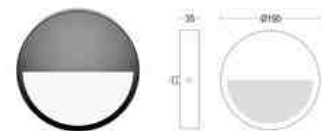

Wall / Wall effects / Walkways/Spia Flat Eyelid

MaxiSpia Flat 190

GH1390.FGXW300EN	● .05	222 €	1 x 15 W 3000 K 1 x 1800 lm dOptical: 114° Fixed optics 220-240 V - 50/60 Hz Push on request
	● .19	222 €	
GH1390.FGXW400EN	● .05	222 €	1 x 15 W 4000 K 1 x 1900 lm dOptical: 114° Fixed optics 220-240 V - 50/60 Hz Push on request
	● .19	222 €	

MicroSpia Flat 100

GH1388.CAXW300EN	● .05	166 €	1 x 7 W 3000 K 1 x 900 lm dOptical: 114° Fixed optics 220-240 V - 50/60 Hz Push on request
	● .19	166 €	
GH1388.CAXW400EN	● .05	166 €	1 x 7 W 4000 K 1 x 1000 lm dOptical: 114° Fixed optics 220-240 V - 50/60 Hz Push on request
	● .19	166 €	

Spia Flat 140

GH1389.FAXW300EN	● .05	200 €	1 x 12 W 3000 K 1 x 1300 lm dOptical: 114° Fixed optics 220-240 V - 50/60 Hz Push on request
	● .19	200 €	
GH1389.FAXW400EN	● .05	200 €	1 x 12 W 4000 K 1 x 1400 lm dOptical: 114° Fixed optics 220-240 V - 50/60 Hz Push on request
	● .19	200 €	

Accessories

Wall recessed rough-in housing

503
AC503

● .05	3 €
● .19	3 €