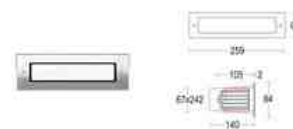

Wall recessed/Margin Wall

Margin Wall 260x85

GH6503.AHXA300EN	.15	250 €	1 x 6 W 3000 K 1 x 816 lm dOptical: 38° X 86° Fixed optics 220-240 V - 50/60 Hz Not dim
GH6503.AHXA400EN	.15	250 €	1 x 6 W 4000 K 1 x 864 lm dOptical: 38° X 86° Fixed optics 220-240 V - 50/60 Hz Not dim

Margin Wall Grid 245x65

GH6507.AHXA300EN	.05	209 €	1 x 6 W 3000 K 1 x 816 lm dOptical: 13° x 81° x 20° Fixed optics 220-240 V - 50/60 Hz Not dim
	.19	209 €	
GH6507.AHXA400EN	.05	209 €	1 x 6 W 4000 K 1 x 864 lm dOptical: 13° x 81° x 20° Fixed optics 220-240 V - 50/60 Hz Not dim
	.19	209 €	

MaxiMargin Wall 350x175

GH5629.BRAT300EN	.15	399 €	1 x 11.6 W 3000 K 1 x 1468 lm dOptical: 53° x 99° Fixed optics 220-240 V - 50/60 Hz Dim on request
GH5629.BRAT400EN	.15	399 €	1 x 11.6 W 4000 K 1 x 1556 lm dOptical: 53° x 99° Fixed optics 220-240 V - 50/60 Hz Dim on request
GH5629.BRXA300EN	.15	399 €	1 x 13 W 3000 K 1 x 2040 lm dOptical: 38° X 86° Fixed optics 220-240 V - 50/60 Hz Dim on request
GH5629.BRXA400EN	.15	399 €	1 x 13 W 4000 K 1 x 2140 lm dOptical: 38° X 86° Fixed optics 220-240 V - 50/60 Hz Dim on request
GH5629.BUAT300EN	.15	399 €	1 x 17.2 W 3000 K 1 x 1972 lm dOptical: 53° x 99° Fixed optics 220-240 V - 50/60 Hz Dim on request
GH5629.BUAT400EN	.15	399 €	1 x 17.2 W 4000 K 1 x 2100 lm dOptical: 53° x 99° Fixed optics 220-240 V - 50/60 Hz Dim on request

Accessories

Rough-in housing 242x67x140 AC022	Rough-in housing 333x160x195 AC024	IP 68 fast connector 4P AC204
.15 16 €	.15 54 €	.15 18 €