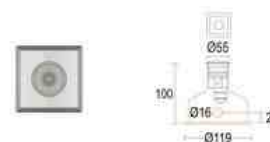

In-ground recessed / Up-light/Segno SQ

MaxiSegno SQ 55

GH1229.AHFT300EC	.15	191 €	1 x 6 W 3000 K 1 x 845 lm dOptical: 55° Fixed optics 350 mA Dim based on driver
	.68	214 €	
GH1229.AHFT300EL	.15	200 €	1 x 6 W 3000 K 1 x 845 lm dOptical: 55° Fixed optics 24 V DC Dim based on driver
	.68	222 €	
GH1229.AHFT400EC	.15	191 €	1 x 6 W 4000 K 1 x 877 lm dOptical: 55° Fixed optics 350 mA Dim based on driver
	.68	214 €	
GH1229.AHFT400EL	.15	200 €	1 x 6 W 4000 K 1 x 877 lm dOptical: 55° Fixed optics 24 V DC Dim based on driver
	.68	222 €	
GH1229.AHMT300EC	.15	191 €	1 x 6 W 3000 K 1 x 845 lm dOptical: 25° Fixed optics 350 mA Dim based on driver
	.68	214 €	
GH1229.AHMT300EL	.15	200 €	1 x 6 W 3000 K 1 x 845 lm dOptical: 25° Fixed optics 24 V DC Dim based on driver
	.68	222 €	
GH1229.AHMT400EC	.15	191 €	1 x 6 W 4000 K 1 x 877 lm dOptical: 25° Fixed optics 350 mA Dim based on driver
	.68	214 €	
GH1229.AHMT400EL	.15	200 €	1 x 6 W 4000 K 1 x 877 lm dOptical: 25° Fixed optics 24 V DC Dim based on driver
	.68	222 €	
GH1229.BGMT300EC	.15	191 €	1 x 3.2 W 3000 K 1 x 277 lm dOptical: 36° Fixed optics 1050 mA Dim based on driver
	.68	214 €	
GH1229.BGMT300EL	.15	206 €	1 x 2.1 W 3000 K 1 x 196 lm dOptical: 36° Fixed optics 24 V DC Dim based on driver
	.68	228 €	
GH1229.BGMT400EC	.15	191 €	1 x 3.2 W 4000 K 1 x 307 lm dOptical: 36° Fixed optics 1050 mA Dim based on driver
	.68	214 €	
GH1229.BGMT400EL	.15	206 €	1 x 2.1 W 4000 K 1 x 218 lm dOptical: 36° Fixed optics 24 V DC Dim based on driver
	.68	228 €	
GH1229.BGST300EC	.15	191 €	1 x 3.2 W 3000 K 1 x 277 lm dOptical: 14° Fixed optics 1050 mA Dim based on driver
	.68	214 €	
GH1229.BGST300EL	.15	206 €	1 x 2.1 W 3000 K 1 x 196 lm dOptical: 14° Fixed optics 24 V DC Dim based on driver
	.68	228 €	
GH1229.BGST400EC	.15	191 €	1 x 3.2 W 4000 K 1 x 307 lm dOptical: 14° Fixed optics 1050 mA Dim based on driver
	.68	214 €	
GH1229.BGST400EL	.15	206 €	1 x 2.1 W 4000 K 1 x 218 lm dOptical: 14° Fixed optics 24 V DC Dim based on driver
	.68	228 €	

MicroSegno SQ 32

GH1227.BAMT300EC	.15	147 €	1 x 1.5 W 3000 K 1 x 146 lm dOptical: 31° Fixed optics 500 mA Dim based on driver
	.68	170 €	
GH1227.BAMT300EL	.15	172 €	1 x 1.5 W 3000 K 1 x 146 lm dOptical: 31° Fixed optics 24 V DC Dim based on driver
	.68	194 €	
GH1227.BAMT400EC	.15	147 €	1 x 1.5 W 4000 K 1 x 162 lm dOptical: 31° Fixed optics 500 mA Dim based on driver
	.68	170 €