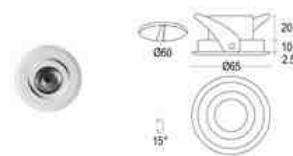

Ceiling recessed / Downlight/Segno Adjustable

MaxiSegno 65 Adjustable

LL2052.BGMT300EC	.01	149 €	1 x 3.2 W 3000 K 1 x 277 lm dOptical: 36° Adjustable 1050 mA Dim based on driver
	.02	149 €	
	.19	149 €	
	.50	162 €	
LL2052.BGMT400EC	.01	149 €	1 x 3.2 W 4000 K 1 x 307 lm dOptical: 36° Adjustable 1050 mA Dim based on driver
	.02	149 €	
	.19	149 €	
	.50	162 €	
LL2052.BGST300EC	.01	149 €	1 x 3.2 W 3000 K 1 x 277 lm dOptical: 14° Adjustable 1050 mA Dim based on driver
	.02	149 €	
	.19	149 €	
	.50	162 €	
LL2052.BGST400EC	.01	149 €	1 x 3.2 W 4000 K 1 x 307 lm dOptical: 14° Adjustable 1050 mA Dim based on driver
	.02	149 €	
	.19	149 €	
	.50	162 €	

MaxiSegno 65 Adjustable IP65

GH2056.AHFT300EC	.01	176 €	1 x 6 W 3000 K 1 x 845 lm dOptical: 55° Adjustable 350 mA Dim based on driver
	.02	176 €	
	.19	176 €	
GH2056.AHFT300EL	.01	208 €	1 x 6 W 3000 K 1 x 845 lm dOptical: 55° Adjustable 24 V DC Dim based on driver
	.02	208 €	
	.19	208 €	
GH2056.AHFT400EC	.01	176 €	1 x 6 W 4000 K 1 x 877 lm dOptical: 55° Adjustable 350 mA Dim based on driver
	.02	176 €	
	.19	176 €	
GH2056.AHFT400EL	.01	208 €	1 x 6 W 4000 K 1 x 877 lm dOptical: 55° Adjustable 24 V DC Dim based on driver
	.02	208 €	
	.19	208 €	
GH2056.AHMT300EC	.01	176 €	1 x 6 W 3000 K 1 x 845 lm dOptical: 25° Adjustable 350 mA Dim based on driver
	.02	176 €	
	.19	176 €	
GH2056.AHMT300EL	.01	208 €	1 x 6 W 3000 K 1 x 845 lm dOptical: 25° Adjustable 24 V DC Dim based on driver
	.02	208 €	
	.19	208 €	
GH2056.AHMT400EC	.01	176 €	1 x 6 W 4000 K 1 x 877 lm dOptical: 25° Adjustable 350 mA Dim based on driver
	.02	176 €	
	.19	176 €	
GH2056.AHMT400EL	.01	208 €	1 x 6 W 4000 K 1 x 877 lm dOptical: 25° Adjustable 24 V DC Dim based on driver
	.02	208 €	
	.19	208 €