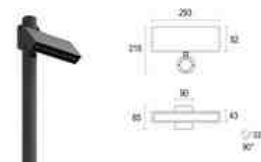

## Pole-top luminaires / Urban light elements/Edge SP