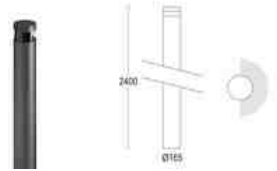

Pole-top luminaires / Urban light elements/MaxiTondo Up

MaxiTondo 2400 180°

GH1418.CGXT300EN	● .05	1,175 €	1 x 26 W 3000 K 1 x 2967 lm dOptical: 180° Fixed optics 220-240 V - 50/60 Hz Dim on request
	● .19	1,175 €	
GH1418.CGXT400EN	● .05	1,175 €	1 x 26 W 4000 K 1 x 3012 lm dOptical: 180° Fixed optics 220-240 V - 50/60 Hz Dim on request
	● .19	1,175 €	
GH1418.ECXT300EN	● .05	1,289 €	1 x 32 W 3000 K 1 x 3725 lm dOptical: 180° Fixed optics 220-240 V - 50/60 Hz Dim on request
	● .19	1,289 €	
GH1418.ECXT400EN	● .05	1,289 €	MaxiTondo 2400 dOptical: 180° Fixed optics 220-240 V - 50/60 Hz Dim on request
	● .19	1,289 €	

MaxiTondo 2400 360°

GH1419.CGXT300EN	● .05	1,175 €	1 x 26 W 3000 K 1 x 2967 lm dOptical: 360° Fixed optics 220-240 V - 50/60 Hz Dim on request
	● .19	1,175 €	
GH1419.CGXT400EN	● .05	1,175 €	1 x 26 W 4000 K 1 x 3012 lm dOptical: 360° Fixed optics 220-240 V - 50/60 Hz Dim on request
	● .19	1,175 €	
GH1419.ECXT300EN	● .05	1,289 €	1 x 32 W 3000 K 1 x 3725 lm dOptical: 360° Fixed optics 220-240 V - 50/60 Hz Dim on request
	● .19	1,289 €	
GH1419.ECXT400EN	● .05	1,289 €	1 x 32 W 4000 K 1 x 3781 lm dOptical: 360° Fixed optics 220-240 V - 50/60 Hz Dim on request
	● .19	1,289 €	

Accessories

IP 68 fast connector 4P AC204 ● .05 18 € ● .19 18 €		IP 68 connector for through wiring 4P AC279 ● .05 25 € ● .19 25 €		plated steel anchorage Maxitondo / Maxiquadro 2400mm AC349 ● .05 41 € ● .19 41 €		DALI Optional ED-10 ● .05 45 € ● .19 45 €	
DALI Optional ED-20 ● .05 75 € ● .19 75 €