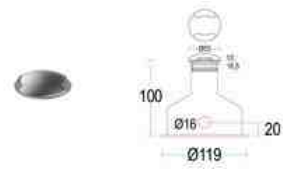

In-ground recessed / Floor grazer/Segno Walk 2L

MaxiSegno Walk 55

GH1383.BAXO300EC	.15	174 €	1 x 2 W 3000 K 1 x 320 lm dOptical: 59° x 23° Fixed optics 700 mA Dim based on driver
GH1383.BAXO300EL	.15	211 €	1 x 2 W 3000 K 1 x 320 lm dOptical: 59° x 23° Fixed optics 24 V DC Dim based on driver
GH1383.BAXO400EC	.15	174 €	1 x 2 W 4000 K 1 x 340 lm dOptical: 59° x 23° Fixed optics 700 mA Dim based on driver
GH1383.BAXO400EL	.15	211 €	1 x 2 W 4000 K 1 x 340 lm dOptical: 59° x 23° Fixed optics 24 V DC Dim based on driver

MicroSegno Walk 32

GH1378.BAXO300EC	.15	115 €	1 x 1 W 3000 K 1 x 120 lm dOptical: 10° x 55° Fixed optics 350 mA Dim based on driver
GH1378.BAXO300EL	.15	150 €	1 x 1 W 3000 K 1 x 120 lm dOptical: 10° x 55° Fixed optics 24 V DC Dim based on driver
GH1378.BAXO400EC	.15	115 €	1 x 1 W 4000 K 1 x 130 lm dOptical: 10° x 55° Fixed optics 350 mA Dim based on driver
GH1378.BAXO400EL	.15	150 €	1 x 1 W 4000 K 1 x 130 lm dOptical: 10° x 55° Fixed optics 24 V DC Dim based on driver

Segno Walk 45

GH1380.BAXO300EC	.15	157 €	1 x 1.5 W 3000 K 1 x 170 lm dOptical: 55° x 30° Fixed optics 500 mA Dim based on driver
GH1380.BAXO300EL	.15	189 €	1 x 1.5 W 3000 K 1 x 170 lm dOptical: 55° x 30° Fixed optics 24 V DC Dim based on driver
GH1380.BAXO400EC	.15	157 €	1 x 1.5 W 4000 K 1 x 180 lm dOptical: 55° x 30° Fixed optics 500 mA Dim based on driver
GH1380.BAXO400EL	.15	189 €	1 x 1.5 W 4000 K 1 x 180 lm dOptical: 55° x 30° Fixed optics 24 V DC Dim based on driver