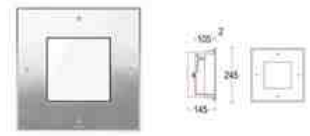

Wall recessed/Spia SQ

MaxiSpia 245

GH5308.BRXA300EN	.15	328 €	1 x 13 W 3000 K 1 x 2040 lm dOptical: 82° Fixed optics 220-240 V - 50/60 Hz Not dim
GH5308.BRXA400EN	.15	328 €	1 x 13 W 4000 K 1 x 2140 lm dOptical: 82° Fixed optics 220-240 V - 50/60 Hz Not dim

MicroSpia 90

GH5290.AHFA300EC	.15	210 €	1 x 6 W 3000 K 1 x 845 lm dOptical: 82° Fixed optics 350 mA Dim based on driver
GH5290.AHFA400EC	.15	210 €	1 x 6 W 4000 K 1 x 877 lm dOptical: 82° Fixed optics 350 mA Dim based on driver
GH5290.BGXA300EN	.15	191 €	1 x 4.3 W 3000 K 1 x 400 lm dOptical: 82° Fixed optics 220-240 V - 50/60 Hz Dim on request
GH5290.BGXA400EN	.15	191 €	1 x 4.3 W 4000 K 1 x 440 lm dOptical: 82° Fixed optics 220-240 V - 50/60 Hz Dim on request

Spia 135

GH5299.AHXA300EN	.15	274 €	1 x 6.5 W 3000 K 1 x 904 lm dOptical: 82° Fixed optics 220-240 V - 50/60 Hz Dim on request
GH5299.AHXA400EN	.15	274 €	1 x 6.5 W 4000 K 1 x 918 lm dOptical: 82° Fixed optics 220-240 V - 50/60 Hz Dim on request

Accessories

Rough-in housing 81x135 AC013 .15 12 € .68 12 €	Rough-in housing 125x155 AC015 .05 14 € .19 14 €	Rough-in housing 225x140 AC017 .05 22 € .19 22 €	Driver LED IP67 350mA 14W On/Off AC021.0350014FN-67 .15 40 €
Driver LED IP20 350mA 15W DALI AC052.0350015SD-20 .15 58 €	IP 68 fast connector 4P AC204 .15 18 €	IP66 remote power supply box AC205-IP66 .15 117 €