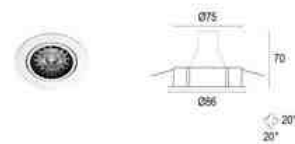

Ceiling recessed / Downlight/Radius

Radius 1R

LL2060.45XXXXXEX	.01	28 €	1 x GU10 - Max 10 W 1 x 600 lm dOptical: 12°/36°/60° Adjustable 220-240 V - 50/60 Hz Dim based on driver
	.02	28 €	
	.19	28 €	
LL2060.51XXXXXEL	.01	28 €	1 x GU5.3 5 W dOptical: 12°/36°/60° Adjustable 12 V DC Dim based on driver
	.02	28 €	
	.19	28 €	

Radius 2R

LL2061.BUFT300EC	.01	161 €	1 x 18 W 3000 K 1 x 2172 lm dOptical: 52° Fixed optics 500 mA Dim based on driver
	.02	161 €	
	.19	161 €	
LL2061.BUFT400EC	.01	161 €	1 x 18 W 4000 K 1 x 2205 lm dOptical: 52° Fixed optics 500 mA Dim based on driver
	.02	161 €	
	.19	161 €	
LL2061.BUST300EC	.01	161 €	1 x 18 W 3000 K 1 x 2172 lm dOptical: 21° Fixed optics 500 mA Dim based on driver
	.02	161 €	
	.19	161 €	
LL2061.BUST400EC	.01	161 €	1 x 18 W 4000 K 1 x 2205 lm dOptical: 21° Fixed optics 500 mA Dim based on driver
	.02	161 €	
	.19	161 €	
LL2061.CDFT300EC	.01	161 €	1 x 39 W 3000 K 1 x 4271 lm dOptical: 52° Fixed optics 1050 mA Dim based on driver
	.02	161 €	
	.19	161 €	
LL2061.CDFT400EC	.01	161 €	1 x 39 W 4000 K 1 x 4336 lm dOptical: 52° Fixed optics 1050 mA Dim based on driver
	.02	161 €	
	.19	161 €	
LL2061.CDST300EC	.01	161 €	1 x 39 W 3000 K 1 x 4271 lm dOptical: 21° Fixed optics 1050 mA Dim based on driver
	.02	161 €	
	.19	161 €	
LL2061.CDST400EC	.01	161 €	1 x 39 W 4000 K 1 x 4336 lm dOptical: 21° Fixed optics 1050 mA Dim based on driver
	.02	161 €	
	.19	161 €	
LL2061.CGFT300EC	.01	161 €	1 x 26 W 3000 K 1 x 2967 lm dOptical: 52° Fixed optics 700 mA Dim based on driver
	.02	161 €	
	.19	161 €	
LL2061.CGFT400EC	.01	161 €	1 x 26 W 4000 K 1 x 3012 lm dOptical: 52° Fixed optics 700 mA Dim based on driver
	.02	161 €	
	.19	161 €	
LL2061.CGST300EC	.01	161 €	1 x 26 W 3000 K 1 x 2967 lm dOptical: 21° Fixed optics 700 mA Dim based on driver
	.02	161 €	
	.19	161 €