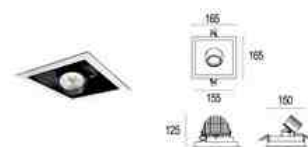

## Ceiling recessed / Downlight/Gekko SQ Frame