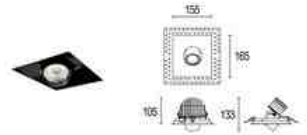

Ceiling recessed / Downlight/Gekko SQ Trimless

Gekko 1L SQ Trimless

LL2444.BUFT300EC	.01	280 €	1 x 18 W 3000 K 1 x 2172 lm dOptical: 56° Adjustable 500 mA Dim based on driver
	.02	280 €	
	.19	280 €	
LL2444.BUFT400EC	.01	280 €	1 x 18 W 4000 K 1 x 2205 lm dOptical: 56° Adjustable 500 mA Dim based on driver
	.02	280 €	
	.19	280 €	
LL2444.BUMT300EC	.01	280 €	1 x 18 W 3000 K 1 x 2172 lm dOptical: 30° Adjustable 500 mA Dim based on driver
	.02	280 €	
	.19	280 €	
LL2444.BUMT400EC	.01	280 €	1 x 18 W 4000 K 1 x 2205 lm dOptical: 30° Adjustable 500 mA Dim based on driver
	.02	280 €	
	.19	280 €	
LL2444.CGFT300EC	.01	280 €	1 x 26 W 3000 K 1 x 2967 lm dOptical: 56° Adjustable 700 mA Dim based on driver
	.02	280 €	
	.19	280 €	
LL2444.CGFT400EC	.01	280 €	1 x 26 W 4000 K 1 x 3012 lm dOptical: 56° Adjustable 700 mA Dim based on driver
	.02	280 €	
	.19	280 €	
LL2444.CGMT300EC	.01	280 €	1 x 26 W 3000 K 1 x 2967 lm dOptical: 30° Adjustable 700 mA Dim based on driver
	.02	280 €	
	.19	280 €	
LL2444.CGMT400EC	.01	280 €	1 x 26 W 4000 K 1 x 3012 lm dOptical: 30° Adjustable 700 mA Dim based on driver
	.02	280 €	
	.19	280 €	

Gekko 2L SQ Trimless

LL2445.ENFT300EC	.01	554 €	1 x 18 W 3000 K 1 x 2172 lm dOptical: 56° Adjustable 500 mA Dim based on driver
	.02	554 €	
	.19	554 €	
LL2445.ENFT400EC	.01	554 €	1 x 18 W 4000 K 1 x 2205 lm dOptical: 56° Adjustable 500 mA Dim based on driver
	.02	554 €	
	.19	554 €	
LL2445.ENMT300EC	.01	554 €	1 x 18 W 3000 K 1 x 2172 lm dOptical: 30° Adjustable 500 mA Dim based on driver
	.02	554 €	
	.19	554 €	
LL2445.ENMT400EC	.01	554 €	1 x 18 W 4000 K 1 x 2205 lm dOptical: 30° Adjustable 500 mA Dim based on driver
	.02	554 €	
	.19	554 €	
LL2445.LFFT300EC	.01	554 €	1 x 26 W 3000 K 1 x 2967 lm dOptical: 56° Adjustable 700 mA Dim based on driver
	.02	554 €	
	.19	554 €