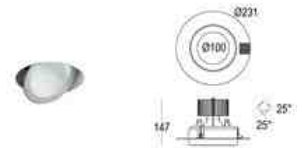

Ceiling recessed / Downlight/Fit RD

Fit RD Trimless

LL2420.BUMT300EC	.01	191 €	1 x 18 W 3000 K 1 x 2172 lm dOptical: 48° Adjustable 500 mA Dim based on driver
	.02	191 €	
	.19	191 €	
LL2420.BUMT400EC	.01	191 €	1 x 18 W 4000 K 1 x 2205 lm dOptical: 48° Adjustable 500 mA Dim based on driver
	.02	191 €	
	.19	191 €	
LL2420.BUST300EC	.01	191 €	1 x 18 W 3000 K 1 x 2172 lm dOptical: 18° Adjustable 500 mA Dim based on driver
	.02	191 €	
	.19	191 €	
LL2420.BUST400EC	.01	191 €	1 x 18 W 4000 K 1 x 2205 lm dOptical: 18° Adjustable 500 mA Dim based on driver
	.02	191 €	
	.19	191 €	
LL2420.CGMT300EC	.01	191 €	1 x 26 W 3000 K 1 x 2967 lm dOptical: 48° Adjustable 700 mA Dim based on driver
	.02	191 €	
	.19	191 €	
LL2420.CGMT400EC	.01	191 €	1 x 26 W 4000 K 1 x 3012 lm dOptical: 48° Adjustable 700 mA Dim based on driver
	.02	191 €	
	.19	191 €	
LL2420.CGST300EC	.01	191 €	1 x 26 W 3000 K 1 x 2967 lm dOptical: 18° Adjustable 700 mA Dim based on driver
	.02	191 €	
	.19	191 €	
LL2420.CGST400EC	.01	191 €	1 x 26 W 4000 K 1 x 3012 lm dOptical: 18° Adjustable 700 mA Dim based on driver
	.02	191 €	
	.19	191 €	
LL2420.ECMT300EC	.01	191 €	1 x 32 W 3000 K 1 x 3725 lm dOptical: 48° Adjustable 900 mA Dim based on driver
	.02	191 €	
	.19	191 €	
LL2420.ECMT400EC	.01	191 €	1 x 32 W 4000 K 1 x 3781 lm dOptical: 48° Adjustable 900 mA Dim based on driver
	.02	191 €	
	.19	191 €	
LL2420.ECMTTUNEC	.01	230 €	1 x 31 W 2700-6500 K 1 x 1840 lm dOptical: 48° Adjustable 900 mA Tunable White
	.02	230 €	
	.19	230 €	
LL2420.ECST300EC	.01	191 €	1 x 32 W 3000 K 1 x 3725 lm dOptical: 18° Adjustable 900 mA Dim based on driver
	.02	191 €	
	.19	191 €	
LL2420.ECST400EC	.01	191 €	1 x 32 W 4000 K 1 x 3781 lm dOptical: 18° Adjustable 900 mA Dim based on driver
	.02	191 €	
	.19	191 €