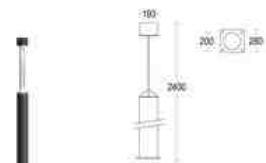

Pole-top luminaires / Urban light elements/Clessidra

Clessidra (2400)

GH1507.CGXT300EN	● .05	2,268 €	1 x 25.2 W 3000 K 1 x 3100 lm dOptical: 360° Fixed optics 220-240 V - 50/60 Hz Dim on request
	● .19	2,268 €	
GH1507.CGXT400EN	● .05	2,268 €	1 x 25.2 W 4000 K 1 x 3146 lm dOptical: 360° Fixed optics 220-240 V - 50/60 Hz Dim on request
	● .19	2,268 €	

Clessidra (4000)

GH1501.LFXT300EN	● .05	2,968 €	1 x 48 W 3000 K 1 x 6200 lm dOptical: 360° Fixed optics 220-240 V - 50/60 Hz Dim on request
	● .19	2,968 €	
GH1501.LFXT400EN	● .05	2,968 €	1 x 48 W 4000 K 1 x 6292 lm dOptical: 360° Fixed optics 220-240 V - 50/60 Hz Dim on request
	● .19	2,968 €	

Accessories

IP 68 fast connector 4P AC204		Iron anchorage base Clessidra / Tret up / Tret Sky AC429		DALI Optional ED-35	
● .05	18 €	● .05	115 €	● .05	120 €
● .19	18 €	● .19	115 €	● .19	120 €