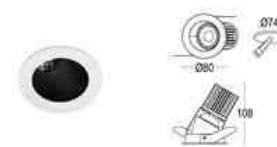

Ceiling recessed / Downlight/Comfort 1 RD

Comfort 1 AS RD Frame

LL2503.BUAX300EC	.01	103 €	1 x 18 W 3000 K 1 x 2026 lm dOptical: 36° Fixed optics 500 mA Dim based on driver
	.02	103 €	
	.25	120 €	
	.27	120 €	
	.71	120 €	
	.72	120 €	
LL2503.BUAX400EC	.01	103 €	1 x 18 W 4000 K 1 x 2057 lm dOptical: 36° Fixed optics 500 mA Dim based on driver
	.02	103 €	
	.25	120 €	
	.27	120 €	
	.71	120 €	
	.72	120 €	
LL2503.CAAX300EC	.01	103 €	1 x 8 W 3000 K 1 x 1075 lm dOptical: 36° Fixed optics 250 mA Dim based on driver
	.02	103 €	
	.25	120 €	
	.27	120 €	
	.71	120 €	
	.72	120 €	
LL2503.CAAX400EC	.01	103 €	1 x 8 W 4000 K 1 x 1092 lm dOptical: 36° Fixed optics 250 mA Dim based on driver
	.02	103 €	
	.25	120 €	
	.27	120 €	
	.71	120 €	
	.72	120 €	

Comfort 1 AS RD Trimless

LL2501.BUAX300EC	.01	148 €	1 x 18 W 3000 K 1 x 2026 lm dOptical: 36° Fixed optics 500 mA Dim based on driver
	.02	148 €	
	.56	166 €	
LL2501.BUAX400EC	.01	148 €	1 x 18 W 4000 K 1 x 2057 lm dOptical: 36° Fixed optics 500 mA Dim based on driver
	.02	148 €	
	.56	166 €	
LL2501.CAAX300EC	.01	148 €	1 x 8 W 3000 K 1 x 1075 lm dOptical: 36° Fixed optics 250 mA Dim based on driver
	.02	148 €	
	.56	166 €	
LL2501.CAAX400EC	.01	148 €	1 x 8 W 4000 K 1 x 1092 lm dOptical: 36° Fixed optics 250 mA Dim based on driver
	.02	148 €	
	.56	166 €	

Comfort 1 IP65 RD Frame

LL2508.AHFT300EC	.01	149 €	1 x 6 W 3000 K 1 x 845 lm dOptical: 55° Fixed optics 350 mA Dim based on driver
	.02	149 €	
	.25	169 €	
	.27	169 €	
	.71	169 €	
	.72	169 €