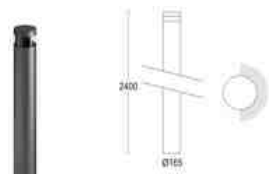

Pole-top luminaires / Urban light elements/MaxiTondo Up D

MaxiTondo D 2400 180°

GH0917.FAXT300EN	● .05	1,289 €	1 x 15 W 3000 K 1 x 2102 lm dOptical: 180° Fixed optics 220-240 V - 50/60 Hz Dim on request
	● .19	1,289 €	
GH0917.FAXT400EN	● .05	1,289 €	1 x 15 W 4000 K 1 x 2208 lm dOptical: 180° Fixed optics 220-240 V - 50/60 Hz Dim on request
	● .19	1,289 €	

MaxiTondo D 2400 360°

GH0913.FNXT300EN	● .05	1,289 €	1 x 30 W 3000 K 1 x 4204 lm dOptical: 360° Fixed optics 220-240 V - 50/60 Hz Dim on request
	● .19	1,289 €	
GH0913.FNXT400EN	● .05	1,289 €	1 x 30 W 4000 K 1 x 4416 lm dOptical: 360° Fixed optics 220-240 V - 50/60 Hz Dim on request
	● .19	1,289 €	

Accessories

IP 68 fast connector 4P AC204		IP 68 connector for through wiring 4P AC279		plated steel anchorage Maxitondo / Maxiquadro 2400mm AC349	
● .05	18 €	● .05	25 €	● .05	41 €
● .19	18 €	● .19	25 €	● .19	41 €