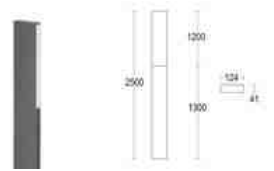

Pole-top luminaires / Urban light elements/Rettangolo Up

Rettangolo 2500

GH1424.ELXO300EN	.05	728 €	1 x 23.04 W 3000 K 1 x 2772 lm dOptical: 103° x 114° Fixed optics 220-240 V - 50/60 Hz Dim on request
	.19	728 €	
GH1424.ELXO400EN	.05	728 €	1 x 23.04 W 4000 K 1 x 3049 lm dOptical: 103° x 114° Fixed optics 220-240 V - 50/60 Hz Dim on request
	.19	728 €	

Accessories

IP 68 fast connector 4P AC204		IP 68 connector for through wiring 4P AC279		Rettangolo 2400mm steel anchorage AC293	
.05	18 €	.05	25 €	.05	133 €
.19	18 €	.19	25 €	.19	133 €