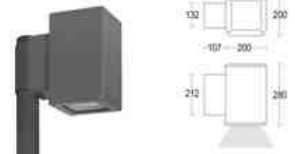

Pole-top luminaires / Urban light elements/Torre SP

MaxiTorre SP 200

GH1956.CDAT300EN	.05	725 €	1 x 39 W 3000 K 1 x 4271 lm dOptical: 64° x 82° x 20° Fixed optics 220-240 V - 50/60 Hz Dim on request
	.19	725 €	
GH1956.CDAT400EN	.05	725 €	1 x 39 W 4000 K 1 x 4336 lm dOptical: 64° x 82° x 20° Fixed optics 220-240 V - 50/60 Hz Dim on request
	.19	725 €	
GH1956.CDFT300EN	.05	725 €	1 x 39 W 3000 K 1 x 4271 lm dOptical: 74° Fixed optics 220-240 V - 50/60 Hz Dim on request
	.19	725 €	
GH1956.CDFT400EN	.05	725 €	1 x 39 W 4000 K 1 x 4336 lm dOptical: 74° Fixed optics 220-240 V - 50/60 Hz Dim on request
	.19	725 €	
GH1956.CGAT300EN	.05	679 €	1 x 26 W 3000 K 1 x 2967 lm dOptical: 64° x 82° x 20° Fixed optics 220-240 V - 50/60 Hz Dim on request
	.19	679 €	
GH1956.CGAT400EN	.05	679 €	1 x 26 W 4000 K 1 x 3012 lm dOptical: 64° x 82° x 20° Fixed optics 220-240 V - 50/60 Hz Dim on request
	.19	679 €	
GH1956.CGFT300EN	.05	679 €	1 x 26 W 3000 K 1 x 2967 lm dOptical: 74° Fixed optics 220-240 V - 50/60 Hz Dim on request
	.19	679 €	
GH1956.CGFT400EN	.05	679 €	1 x 26 W 4000 K 1 x 3012 lm dOptical: 74° Fixed optics 220-240 V - 50/60 Hz Dim on request
	.19	679 €	

MicroTorre SP 90

GH1960.AHFT300EN	.05	297 €	1 x 6 W 3000 K 1 x 788 lm dOptical: 32° Fixed optics 220-240 V - 50/60 Hz Not dim
	.19	297 €	
GH1960.AHFT400EN	.05	297 €	1 x 6 W 4000 K 1 x 801 lm dOptical: 32° Fixed optics 220-240 V - 50/60 Hz Not dim
	.19	297 €	
GH1960.BRFT300EN	.05	321 €	1 x 12 W 3000 K 1 x 1469 lm dOptical: 32° Fixed optics 220-240 V - 50/60 Hz Not dim
	.19	321 €	
GH1960.BRFT400EN	.05	321 €	1 x 12 W 4000 K 1 x 1492 lm dOptical: 32° Fixed optics 220-240 V - 50/60 Hz Not dim
	.19	321 €	

Torre SP 135

GH1958.FAFT300EN	.05	451 €	1 x 16 W 3000 K 1 x 1967 lm dOptical: 35° Fixed optics 220-240 V - 50/60 Hz Dim on request
	.19	451 €	
GH1958.FAFT400EN	.05	451 €	1 x 16 W 4000 K 1 x 1997 lm dOptical: 35° Fixed optics 220-240 V - 50/60 Hz Dim on request
	.19	451 €	
GH1958.LRPT300EN	.05	451 €	1 x 17 W 3000 K 1 x 1930 lm dOptical: 53° Fixed optics 220-240 V - 50/60 Hz Dim on request
	.19	451 €	
GH1958.LRPT400EN	.05	451 €	1 x 17 W 4000 K 1 x 2116 lm dOptical: 53° Fixed optics 220-240 V - 50/60 Hz Dim on request
	.19	451 €