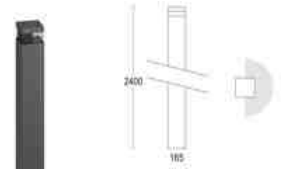

Pole-top luminaires / Urban light elements/MaxiQuadro Up

MaxiQuadro 2400 180°

GH1262.CGXT300EN	● .05	1,318 €	1 x 26 W 3000 K 1 x 2967 lm dOptical: 180° Fixed optics 220-240 V - 50/60 Hz Dim on request
	● .19	1,318 €	
GH1262.CGXT400EN	● .05	1,318 €	1 x 26 W 4000 K 1 x 3012 lm dOptical: 180° Fixed optics 220-240 V - 50/60 Hz Dim on request
	● .19	1,318 €	
GH1262.ECXT300EN	● .05	1,449 €	1 x 32 W 3000 K 1 x 3725 lm dOptical: 180° Fixed optics 220-240 V - 50/60 Hz Dim on request
	● .19	1,449 €	
GH1262.ECXT400EN	● .05	1,449 €	1 x 32 W 4000 K 1 x 3781 lm dOptical: 180° Fixed optics 220-240 V - 50/60 Hz Dim on request
	● .19	1,449 €	

MaxiQuadro 2400 360°

GH1263.CGXT300EN	● .05	1,318 €	1 x 26 W 3000 K 1 x 2967 lm dOptical: 360° Fixed optics 220-240 V - 50/60 Hz Dim on request
	● .19	1,318 €	
GH1263.CGXT400EN	● .05	1,318 €	1 x 26 W 4000 K 1 x 3012 lm dOptical: 360° Fixed optics 220-240 V - 50/60 Hz Dim on request
	● .19	1,318 €	
GH1263.ECXT300EN	● .05	1,449 €	1 x 26 W 3000 K 1 x 2967 lm dOptical: 360° Fixed optics 220-240 V - 50/60 Hz Dim on request
	● .19	1,449 €	
GH1263.ECXT400EN	● .05	1,449 €	1 x 32 W 4000 K 1 x 3781 lm dOptical: 360° Fixed optics 220-240 V - 50/60 Hz Dim on request
	● .19	1,449 €	

Accessories

IP 68 fast connector 4P AC204		IP 68 connector for through wiring 4P AC279		plated steel anchorage Maxitondo / Maxiquadro 2400mm AC349		DALI Optional ED-10	
● .05	18 €	● .05	25 €	● .05	41 €	● .05	45 €
● .19	18 €	● .19	25 €	● .19	41 €	● .19	45 €
DALI Optional ED-20							
● .05	75 €						
● .19	75 €