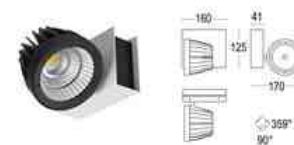

Accessories

Acid Etched Diffuser Adam /  
Box 2  
**AC20481**

	.01	21 €
	.02	21 €
	.19	21 €

Honeycomb anti-dazzle screen  
Adam / Box 2  
**AC20482**

	.01	31 €
	.02	31 €
	.19	31 €

Spotlights and tracklighting/Kriter Wall / Ceiling