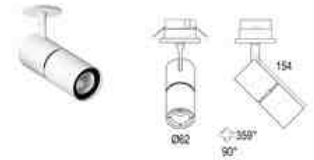

## Spotlights and tracklighting/Emerald Ceiling Recessed