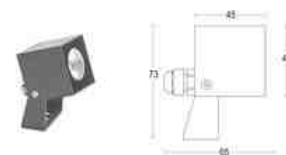

Floodlights / Spike lights/Segno Spot SQ

MaxiSegno Spot 45

GH1128.AHFT300EC	.05	165 €	1 x 6 W 3000 K 1 x 845 lm dOptical: 55° Adjustable 350 mA Dim based on driver
	.19	165 €	
GH1128.AHFT300EL	.05	177 €	1 x 6 W 3000 K 1 x 845 lm dOptical: 55° Fixed optics 24 V DC Dim based on driver
	.19	177 €	
GH1128.AHFT400EC	.05	165 €	1 x 6 W 4000 K 1 x 877 lm dOptical: 55° Adjustable 350 mA Dim based on driver
	.19	165 €	
GH1128.AHFT400EL	.05	177 €	1 x 6 W 4000 K 1 x 877 lm dOptical: 55° Adjustable 24 V DC Dim based on driver
	.19	177 €	
GH1128.AHMT300EC	.05	165 €	1 x 6 W 3000 K 1 x 845 lm dOptical: 25° Adjustable 350 mA Dim based on driver
	.19	165 €	
GH1128.AHMT300EL	.05	177 €	1 x 6 W 3000 K 1 x 845 lm dOptical: 25° Adjustable 24 V DC Dim based on driver
	.19	177 €	
GH1128.AHMT400EC	.05	165 €	1 x 6 W 4000 K 1 x 877 lm dOptical: 25° Adjustable 350 mA Dim based on driver
	.19	165 €	
GH1128.AHMT400EL	.05	177 €	1 x 6 W 4000 K 1 x 877 lm dOptical: 25° Adjustable 24 V DC Dim based on driver
	.19	177 €	
GH1128.BGMT300EL	.05	177 €	1 x 2.1 W 3000 K 1 x 196 lm dOptical: 36° Adjustable 24 V DC Dim based on driver
	.19	177 €	
GH1128.BGMT400EC	.05	165 €	1 x 3.2 W 4000 K 1 x 307 lm dOptical: 36° Adjustable 1050 mA Dim based on driver
	.19	165 €	
GH1128.BGMT400EL	.05	177 €	1 x 2.1 W 4000 K 1 x 218 lm dOptical: 36° Adjustable 24 V DC Dim based on driver
	.19	177 €	
GH1128.BGST300EC	.05	165 €	1 x 3.2 W 3000 K 1 x 277 lm dOptical: 14° Adjustable 1050 mA Dim based on driver
	.19	165 €	
GH1128.BGST300EL	.05	177 €	1 x 2.1 W 3000 K 1 x 196 lm dOptical: 14° Adjustable 24 V DC Dim based on driver
	.19	177 €	
GH1128.BGST400EC	.05	165 €	1 x 3.2 W 4000 K 1 x 307 lm dOptical: 14° Adjustable 1050 mA Dim based on driver
	.19	165 €	
GH1128.BGST400EL	.05	177 €	1 x 2.1 W 4000 K 1 x 218 lm dOptical: 14° Adjustable 24 V DC Dim based on driver
	.19	177 €	

MaxiSegno Spot Strap 45

GH1239.AHFT300EC	.05	182 €	1 x 6 W 3000 K 1 x 845 lm dOptical: 55° Adjustable 350 mA Dim based on driver
	.19	182 €	
GH1239.AHFT300EL	.05	200 €	1 x 6 W 3000 K 1 x 845 lm dOptical: 55° Adjustable 24 V DC Dim based on driver
	.19	200 €	
GH1239.AHFT400EC	.05	182 €	1 x 6 W 4000 K 1 x 877 lm dOptical: 55° Adjustable 350 mA Dim based on driver
	.19	182 €	
GH1239.AHFT400EL	.05	200 €	1 x 6 W 4000 K 1 x 877 lm dOptical: 55° Adjustable 24 V DC Dim based on driver
	.19	200 €