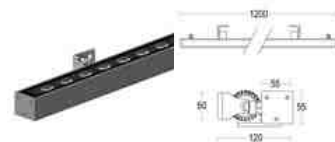

Wall linear / Wall grazer/MaxiTratto Wall

MaxiTratto Wall 24V 1200

GH1554.ENAT300EL	.05	915 €	1 x 36 W 3000 K 1 x 3504 lm dOptical: 78° x 47° Adjustable 24 V DC Dim based on driver
	.19	915 €	
GH1554.ENAT400EL	.05	915 €	1 x 36 W 4000 K 1 x 3888 lm dOptical: 78° x 47° Adjustable 24 V DC Dim based on driver
	.19	915 €	
GH1554.ENET300EL	.05	915 €	1 x 36 W 3000 K 1 x 3504 lm dOptical: 14° x 47° Adjustable 24 V DC Dim based on driver
	.19	915 €	
GH1554.ENET400EL	.05	915 €	1 x 36 W 4000 K 1 x 3888 lm dOptical: 14° x 47° Adjustable 24 V DC Dim based on driver
	.19	915 €	
GH1554.ENFT300EL	.05	915 €	1 x 36 W 3000 K 1 x 3504 lm dOptical: 50° Adjustable 24 V DC Dim based on driver
	.19	915 €	
GH1554.ENFT400EL	.05	915 €	1 x 36 W 4000 K 1 x 3888 lm dOptical: 50° Adjustable 24 V DC Dim based on driver
	.19	915 €	
GH1554.ENMT300EL	.05	915 €	1 x 36 W 3000 K 1 x 3504 lm dOptical: 25° Adjustable 24 V DC Dim based on driver
	.19	915 €	
GH1554.ENMT400EL	.05	915 €	1 x 36 W 4000 K 1 x 3888 lm dOptical: 25° Adjustable 24 V DC Dim based on driver
	.19	915 €	
GH1554.ENST300EL	.05	915 €	1 x 36 W 3000 K 1 x 3504 lm dOptical: 12° Adjustable 24 V DC Dim based on driver
	.19	915 €	
GH1554.ENST400EL	.05	915 €	1 x 36 W 4000 K 1 x 3888 lm dOptical: 12° Adjustable 24 V DC Dim based on driver
	.19	915 €	
GH1554.FLAT300EL	.05	915 €	1 x 50.4 W 3000 K 1 x 4704 lm dOptical: 78° x 47° Adjustable 24 V DC Dim based on driver
	.19	915 €	
GH1554.FLAT400EL	.05	915 €	1 x 50.4 W 4000 K 1 x 5232 lm dOptical: 78° x 47° Adjustable 24 V DC Dim based on driver
	.19	915 €	
GH1554.FLET300EL	.05	915 €	1 x 50.4 W 3000 K 1 x 4704 lm dOptical: 14° x 47° Adjustable 24 V DC Dim based on driver
	.19	915 €	
GH1554.FLET400EL	.05	915 €	1 x 50.4 W 4000 K 1 x 5232 lm dOptical: 14° x 47° Adjustable 24 V DC Dim based on driver
	.19	915 €	
GH1554.FLFT300EL	.05	915 €	1 x 50.4 W 3000 K 1 x 4704 lm dOptical: 50° Adjustable 24 V DC Dim based on driver
	.19	915 €	
GH1554.FLFT400EL	.05	915 €	1 x 50.4 W 4000 K 1 x 5232 lm dOptical: 50° Adjustable 24 V DC Dim based on driver
	.19	915 €	
GH1554.FLMT300EL	.05	915 €	1 x 50.4 W 3000 K 1 x 4704 lm dOptical: 25° Adjustable 24 V DC Dim based on driver
	.19	915 €	
GH1554.FLMT400EL	.05	915 €	1 x 50.4 W 4000 K 1 x 5232 lm dOptical: 25° Adjustable 24 V DC Dim based on driver
	.19	915 €	
GH1554.FLMTTUNEL	.05	1,095 €	1 x 50.4 W 2700-6500 K 1 x 5700 lm dOptical: 25° Adjustable 24 V DC Tunable White
	.19	1,095 €	
GH1554.FLST300EL	.05	915 €	1 x 50.4 W 3000 K 1 x 4704 lm dOptical: 12° Adjustable 24 V DC Dim based on driver
	.19	915 €