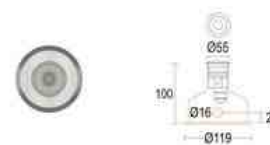

In-ground recessed / Up-light/Segno RD

MaxiSegno RD 55

GH1009.AHFT300EC	.15	151 €	1 x 6 W 3000 K 1 x 845 lm dOptical: 55° Fixed optics 350 mA Dim based on driver
	.68	165 €	
GH1009.AHFT300EL	.15	166 €	1 x 6 W 3000 K 1 x 845 lm dOptical: 55° Fixed optics 24 V DC Dim based on driver
	.68	179 €	
GH1009.AHFT400EC	.15	151 €	1 x 6 W 4000 K 1 x 877 lm dOptical: 55° Fixed optics 350 mA Dim based on driver
	.68	165 €	
GH1009.AHFT400EL	.15	166 €	1 x 6 W 4000 K 1 x 877 lm dOptical: 55° Fixed optics 24 V DC Dim based on driver
	.68	179 €	
GH1009.AHMT300EC	.15	151 €	1 x 6 W 3000 K 1 x 845 lm dOptical: 25° Fixed optics 350 mA Dim based on driver
	.68	165 €	
GH1009.AHMT300EL	.15	166 €	1 x 6 W 3000 K 1 x 845 lm dOptical: 25° Fixed optics 24 V DC Dim based on driver
	.68	179 €	
GH1009.AHMT400EC	.15	151 €	1 x 6 W 4000 K 1 x 877 lm dOptical: 25° Fixed optics 350 mA Dim based on driver
	.68	165 €	
GH1009.AHMT400EL	.15	166 €	1 x 6 W 4000 K 1 x 877 lm dOptical: 25° Fixed optics 24 V DC Dim based on driver
	.68	179 €	
GH1009.BGAT300EC	.15	151 €	1 x 3.2 W 3000 K 1 x 277 lm dOptical: 42° x 55° Fixed optics 1050 mA Dim based on driver
	.68	165 €	
GH1009.BGAT300EL	.15	172 €	1 x 2.1 W 3000 K 1 x 196 lm dOptical: 42° x 55° Fixed optics 24 V DC Dim based on driver
	.68	186 €	
GH1009.BGAT400EC	.15	151 €	1 x 3.2 W 4000 K 1 x 307 lm dOptical: 42° x 55° Fixed optics 1050 mA Dim based on driver
	.68	165 €	
GH1009.BGAT400EL	.15	172 €	1 x 2.1 W 4000 K 1 x 218 lm dOptical: 42° x 55° Fixed optics 24 V DC Dim based on driver
	.68	186 €	
GH1009.BGMT300EC	.15	151 €	1 x 3.2 W 3000 K 1 x 277 lm dOptical: 36° Fixed optics 1050 mA Dim based on driver
	.68	165 €	
GH1009.BGMT300EL	.15	172 €	1 x 2.1 W 3000 K 1 x 196 lm dOptical: 36° Fixed optics 24 V DC Dim based on driver
	.68	186 €	
GH1009.BGMT400EC	.15	151 €	1 x 3.2 W 4000 K 1 x 307 lm dOptical: 36° Fixed optics 1050 mA Dim based on driver
	.68	165 €	
GH1009.BGMT400EL	.15	172 €	1 x 2.1 W 4000 K 1 x 218 lm dOptical: 36° Fixed optics 24 V DC Dim based on driver
	.68	186 €	
GH1009.BGST300EC	.15	151 €	1 x 3.2 W 3000 K 1 x 277 lm dOptical: 14° Fixed optics 1050 mA Dim based on driver
	.68	165 €	
GH1009.BGST300EL	.15	172 €	1 x 2.1 W 3000 K 1 x 196 lm dOptical: 14° Fixed optics 24 V DC Dim based on driver
	.68	186 €	
GH1009.BGST400EC	.15	151 €	1 x 3.2 W 4000 K 1 x 307 lm dOptical: 14° Fixed optics 1050 mA Dim based on driver
	.68	165 €	
GH1009.BGST400EL	.15	172 €	1 x 2.1 W 4000 K 1 x 218 lm dOptical: 14° Fixed optics 24 V DC Dim based on driver
	.68	186 €