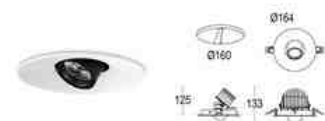

Ceiling recessed / Downlight/Gekko RD

Gekko RD Frame

LL2440.BUFT300EC	.01	240 €	1 x 18 W 3000 K 1 x 2172 lm dOptical: 56° Adjustable 500 mA Dim based on driver
	.02	240 €	
	.19	240 €	
LL2440.BUFT400EC	.01	240 €	1 x 18 W 4000 K 1 x 2205 lm dOptical: 56° Adjustable 500 mA Dim based on driver
	.02	240 €	
	.19	240 €	
LL2440.BUMT300EC	.01	240 €	1 x 18 W 3000 K 1 x 2172 lm dOptical: 30° Adjustable 500 mA Dim based on driver
	.02	240 €	
	.19	240 €	
LL2440.BUMT400EC	.01	240 €	1 x 18 W 4000 K 1 x 2205 lm dOptical: 30° Adjustable 500 mA Dim based on driver
	.02	240 €	
	.19	240 €	
LL2440.CGFT300EC	.01	240 €	1 x 26 W 3000 K 1 x 2967 lm dOptical: 56° Adjustable 700 mA Dim based on driver
	.02	240 €	
	.19	240 €	
LL2440.CGFT400EC	.01	240 €	1 x 26 W 4000 K 1 x 3012 lm dOptical: 56° Adjustable 700 mA Dim based on driver
	.02	240 €	
	.19	240 €	
LL2440.CGMT300EC	.01	240 €	1 x 26 W 3000 K 1 x 2967 lm dOptical: 30° Adjustable 700 mA Dim based on driver
	.02	240 €	
	.19	240 €	
LL2440.CGMT400EC	.01	240 €	1 x 26 W 4000 K 1 x 3012 lm dOptical: 30° Adjustable 700 mA Dim based on driver
	.02	240 €	
	.19	240 €	

Gekko RD Trimless

LL2441.BUFT300EC	.01	240 €	1 x 18 W 3000 K 1 x 2172 lm dOptical: 56° Adjustable 500 mA Dim based on driver
	.02	240 €	
	.19	240 €	
LL2441.BUFT400EC	.01	240 €	1 x 18 W 4000 K 1 x 2205 lm dOptical: 56° Adjustable 700 mA Dim based on driver
	.02	240 €	
	.19	240 €	
LL2441.BUMT300EC	.01	240 €	1 x 18 W 3000 K 1 x 2172 lm dOptical: 30° Adjustable 500 mA Dim based on driver
	.02	240 €	
	.19	240 €	
LL2441.BUMT400EC	.01	240 €	1 x 18 W 4000 K 1 x 2205 lm dOptical: 30° Adjustable 500 mA Dim based on driver
	.02	240 €	
	.19	240 €	
LL2441.CGFT300EC	.01	240 €	1 x 26 W 3000 K 1 x 2967 lm dOptical: 56° Adjustable 700 mA Dim based on driver
	.02	240 €	
	.19	240 €