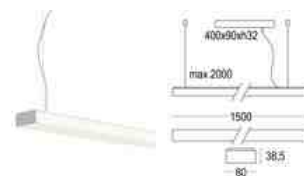

Linear suspension/Baar S

Baar S 80 x 1500

LL2395.MRXO300EA	.01	1,267 €	1 x 82 W 3000 K 1 x 10120 lm dOptical: 106° x 118° Fixed optics 220-240 V - 50/60 Hz Dim 1-10V
	.02	1,267 €	
	.19	1,267 €	
LL2395.MRXO300ED	.01	1,096 €	1 x 82 W 3000 K 1 x 10120 lm dOptical: 106° x 118° Fixed optics 220-240 V - 50/60 Hz DALI
	.02	1,096 €	
	.19	1,096 €	
LL2395.MRXO300EN	.01	713 €	1 x 82 W 3000 K 1 x 10120 lm dOptical: 106° x 118° Fixed optics 220-240 V - 50/60 Hz Dim on request
	.02	713 €	
	.19	713 €	
LL2395.MRXO400EA	.01	1,267 €	1 x 82 W 4000 K 1 x 11510 lm dOptical: 106° x 118° Fixed optics 220-240 V - 50/60 Hz Dim 1-10V
	.02	1,267 €	
	.19	1,267 €	
LL2395.MRXO400ED	.01	1,096 €	1 x 82 W 4000 K 1 x 11510 lm dOptical: 106° x 118° Fixed optics 220-240 V - 50/60 Hz DALI
	.02	1,096 €	
	.19	1,096 €	
LL2395.MRXO400EN	.01	713 €	1 x 82 W 4000 K 1 x 11510 lm dOptical: 106° x 118° Fixed optics 220-240 V - 50/60 Hz Dim on request
	.02	713 €	
	.19	713 €	
LL2395.NHXO300EN	.01	713 €	1 x 40 W 3000 K 1 x 5160 lm dOptical: 106° x 118° Fixed optics 220-240 V - 50/60 Hz Dim on request
	.02	713 €	
	.19	713 €	
LL2395.NHXO400EN	.01	713 €	1 x 40 W 4000 K 1 x 5800 lm dOptical: 106° x 118° Fixed optics 220-240 V - 50/60 Hz Dim on request
	.02	713 €	
	.19	713 €	

Baar S 80 x 2100

LL2398.MPXO300EN	.01	991 €	1 x 56 W 3000 K 1 x 7224 lm dOptical: 106° x 118° Fixed optics 220-240 V - 50/60 Hz Dim on request
	.02	991 €	
	.19	991 €	
LL2398.MPXO400EN	.01	991 €	1 x 56 W 4000 K 1 x 8120 lm dOptical: 106° x 118° Fixed optics 220-240 V - 50/60 Hz Dim on request
	.02	991 €	
	.19	991 €	
LL2398.NXXO300EN	.01	991 €	1 x 114.8 W 3000 K 1 x 14168 lm dOptical: 106° x 118° Fixed optics 220-240 V - 50/60 Hz Dim on request
	.02	991 €	
	.19	991 €	
LL2398.NXXO400EN	.01	991 €	1 x 114.8 W 4000 K 1 x 16114 lm dOptical: 106° x 118° Fixed optics 220-240 V - 50/60 Hz Dim on request
	.02	991 €	
	.19	991 €	

Baar S 80 x 3100

LL2399.MXXO300EN	.01	1,463 €	1 x 164 W 3000 K 1 x 20240 lm dOptical: 106° x 118° Fixed optics 220-240 V - 50/60 Hz Dim on request
	.02	1,463 €	
	.19	1,463 €