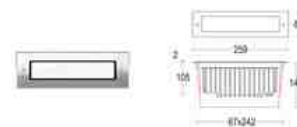

In-ground recessed / Up-light/Carrera

Carrera 260x85

GH6521.AHFA300EN	.15	335 €	1 x 6 W 3000 K 1 x 816 lm dOptical: 38° X 86° Adjustable 220-240 V - 50/60 Hz Not dim
GH6521.AHFA400EN	.15	335 €	1 x 6 W 4000 K 1 x 864 lm dOptical: 38° X 86° Adjustable 220-240 V - 50/60 Hz Not dim
GH6521.CAMT300EN	.15	353 €	1 x 10.5 W 3000 K 1 x 980 lm dOptical: 25° Adjustable 220-240 V - 50/60 Hz DALI on request
GH6521.CAMT400EN	.15	353 €	1 x 10.5 W 4000 K 1 x 1090 lm dOptical: 25° Adjustable 220-240 V - 50/60 Hz DALI on request
GH6521.CAST300EN	.15	353 €	1 x 10.5 W 3000 K 1 x 980 lm dOptical: 12° Adjustable 220-240 V - 50/60 Hz DALI on request
GH6521.CAST400EN	.15	353 €	1 x 10.5 W 4000 K 1 x 1090 lm dOptical: 12° Adjustable 220-240 V - 50/60 Hz DALI on request

MaxiCarrera 350x175x195

GH5613.BUAT300EN	.15	507 €	1 x 18 W 3000 K 1 x 2172 lm dOptical: 112° x 95° x 30° Fixed optics 220-240 V - 50/60 Hz DALI on request
GH5613.BUAT400EN	.15	507 €	1 x 18 W 4000 K 1 x 2205 lm dOptical: 112° x 95° x 30° Fixed optics 220-240 V - 50/60 Hz DALI on request
GH5613.CGAT300EN	.15	537 €	1 x 26 W 3000 K 1 x 2967 lm dOptical: 112° x 95° x 30° Fixed optics 220-240 V - 50/60 Hz DALI on request
GH5613.CGAT400EN	.15	537 €	1 x 26 W 4000 K 1 x 3012 lm dOptical: 112° x 95° x 30° Fixed optics 220-240 V - 50/60 Hz DALI on request

MaxiCarrera 350x175x275

GH5615.CDAT300EN	.15	620 €	1 x 39 W 3000 K 1 x 4271 lm dOptical: 112° x 95° x 30° Fixed optics 220-240 V - 50/60 Hz DALI on request
GH5615.CDAT400EN	.15	620 €	1 x 39 W 4000 K 1 x 4336 lm dOptical: 112° x 95° x 30° Fixed optics 220-240 V - 50/60 Hz DALI on request

Accessories

Rough-in housing 242x67x140 AC022	Rough-in housing 333x160x195 AC024	Rough-in housing 333x160x195 AC025	Antislip diffuser AC107
.15 16 €	.15 54 €	.15 49 €	.15 74 €
IP 68 fast connector 4P AC204	IP 68 connector for through wiring 4P AC279	DALI Optional ED-30	
.15 18 €	.15 25 €	.15 105 €