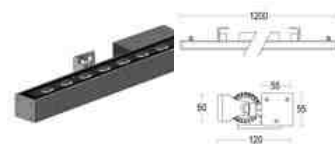

Wall linear / Wall grazer/MaxiTratto Wall PB

MaxiTratto Wall PB 230V 1200

GH1573.ENAT300EN	● .05	1,033 €	1 x 36 W 4000 K 1 x 3888 lm dOptical: 78° x 47° Adjustable 220-240 V - 50/60 Hz Dim on request
	● .19	1,033 €	
GH1573.ENAT400EN	● .05	1,033 €	1 x 36 W 4000 K 1 x 3888 lm dOptical: 78° x 47° Adjustable 220-240 V - 50/60 Hz Dim on request
	● .19	1,033 €	
GH1573.ENET300EN	● .05	1,033 €	1 x 36 W 3000 K 1 x 3504 lm dOptical: 14° x 47° Adjustable 220-240 V - 50/60 Hz Dim on request
	● .19	1,033 €	
GH1573.ENET400EN	● .05	1,033 €	1 x 36 W 4000 K 1 x 3888 lm dOptical: 14° x 47° Adjustable 220-240 V - 50/60 Hz Dim on request
	● .19	1,033 €	
GH1573.ENFT300EN	● .05	1,033 €	1 x 36 W 3000 K 1 x 3504 lm dOptical: 50° Adjustable 220-240 V - 50/60 Hz Dim on request
	● .19	1,033 €	
GH1573.ENFT400EN	● .05	1,033 €	1 x 36 W 4000 K 1 x 3888 lm dOptical: 50° Adjustable 220-240 V - 50/60 Hz Dim on request
	● .19	1,033 €	
GH1573.ENMT300EN	● .05	1,033 €	1 x 36 W 3000 K 1 x 3504 lm dOptical: 25° Adjustable 220-240 V - 50/60 Hz Dim on request
	● .19	1,033 €	
GH1573.ENMT400EN	● .05	1,033 €	1 x 36 W 4000 K 1 x 3888 lm dOptical: 25° Adjustable 220-240 V - 50/60 Hz Dim on request
	● .19	1,033 €	
GH1573.ENST300EN	● .05	1,033 €	1 x 36 W 3000 K 1 x 3504 lm dOptical: 12° Adjustable 220-240 V - 50/60 Hz Dim on request
	● .19	1,033 €	
GH1573.ENST400EN	● .05	1,033 €	1 x 36 W 4000 K 1 x 3888 lm dOptical: 12° Adjustable 220-240 V - 50/60 Hz Dim on request
	● .19	1,033 €	
GH1573.FLAT300EN	● .05	1,033 €	1 x 50.4 W 3000 K 1 x 4704 lm dOptical: 78° x 47° Adjustable 220-240 V - 50/60 Hz Dim on request
	● .19	1,033 €	
GH1573.FLAT400EN	● .05	1,033 €	1 x 50.4 W 4000 K 1 x 5232 lm dOptical: 78° x 47° Adjustable 220-240 V - 50/60 Hz Dim on request
	● .19	1,033 €	
GH1573.FLET300EN	● .05	1,033 €	1 x 50.4 W 3000 K 1 x 4704 lm dOptical: 14° x 47° Adjustable 220-240 V - 50/60 Hz Dim on request
	● .19	1,033 €	
GH1573.FLET400EN	● .05	1,033 €	1 x 50.4 W 4000 K 1 x 5232 lm dOptical: 14° x 47° Adjustable 220-240 V - 50/60 Hz Dim on request
	● .19	1,033 €	
GH1573.FLFT300EN	● .05	1,033 €	1 x 50.4 W 3000 K 1 x 4704 lm dOptical: 50° Adjustable 220-240 V - 50/60 Hz Dim on request
	● .19	1,033 €	
GH1573.FLFT400EN	● .05	1,033 €	1 x 50.4 W 4000 K 1 x 5232 lm dOptical: 50° Adjustable 220-240 V - 50/60 Hz Dim on request
	● .19	1,033 €	
GH1573.FLMT300EN	● .05	1,033 €	1 x 50.4 W 3000 K 1 x 4704 lm dOptical: 25° Adjustable 220-240 V - 50/60 Hz Dim on request
	● .19	1,033 €	
GH1573.FLMT400EN	● .05	1,033 €	1 x 50.4 W 4000 K 1 x 5232 lm dOptical: 25° Adjustable 220-240 V - 50/60 Hz Dim on request
	● .19	1,033 €	
GH1573.FLST300EN	● .05	1,033 €	1 x 50.4 W 3000 K 1 x 4704 lm dOptical: 12° Adjustable 220-240 V - 50/60 Hz Dim on request
	● .19	1,033 €	
GH1573.FLST400EN	● .05	1,033 €	1 x 50.4 W 4000 K 1 x 5232 lm dOptical: 12° Adjustable 220-240 V - 50/60 Hz Dim on request
	● .19	1,033 €	