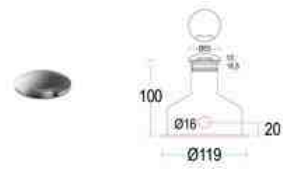

In-ground recessed / Floor grazer/Segno Walk 1L

MaxiSegno Walk 55

GH1382.BAXO300EC	.15	169 €	1 x 2 W 3000 K 1 x 320 lm dOptical: 59° x 23° Fixed optics 700 mA Dim based on driver
GH1382.BAXO300EL	.15	211 €	1 x 2 W 3000 K 1 x 320 lm dOptical: 59° x 23° Fixed optics 24 V DC Dim based on driver
GH1382.BAXO400EC	.15	169 €	1 x 2 W 4000 K 1 x 340 lm dOptical: 59° x 23° Fixed optics 700 mA Dim based on driver
GH1382.BAXO400EL	.15	211 €	1 x 2 W 4000 K 1 x 340 lm dOptical: 59° x 23° Fixed optics 24 V DC Dim based on driver

MicroSegno Walk 32

GH1377.BAXO300EC	.15	109 €	1 x 1 W 3000 K 1 x 120 lm dOptical: 10° x 55° Fixed optics 350 mA Dim based on driver
GH1377.BAXO300EL	.15	144 €	1 x 1 W 3000 K 1 x 120 lm dOptical: 10° x 55° Fixed optics 24 V DC Dim based on driver
GH1377.BAXO400EC	.15	109 €	1 x 1 W 4000 K 1 x 130 lm dOptical: 10° x 55° Fixed optics 350 mA Dim based on driver
GH1377.BAXO400EL	.15	144 €	1 x 1 W 4000 K 1 x 130 lm dOptical: 10° x 55° Fixed optics 24 V DC Dim based on driver

Segno Walk 45

GH1379.BAXO300EC	.15	150 €	1 x 1.5 W 3000 K 1 x 170 lm dOptical: 55° x 30° Fixed optics 500 mA Dim based on driver
GH1379.BAXO300EL	.15	189 €	1 x 1.5 W 3000 K 1 x 170 lm dOptical: 55° x 30° Fixed optics 24 V DC Dim based on driver
GH1379.BAXO400EC	.15	150 €	1 x 1.5 W 4000 K 1 x 180 lm dOptical: 55° x 30° Fixed optics 500 mA Dim based on driver
GH1379.BAXO400EL	.15	189 €	1 x 1.5 W 4000 K 1 x 180 lm dOptical: 55° x 30° Fixed optics 24 V DC Dim based on driver