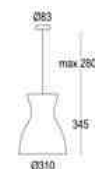

Suspension/Queen S

Queen 1S 310

LL2120.36XXXXXEX	.01	208 €	1 x E27 - Max 30 W 1 x 810 lm dOptical: 120° Fixed optics 220-240 V - 50/60 Hz Push on request
	.25	400 €	
	.27	400 €	
	.55	400 €	
LL2120.41XXXXXUX	.01	230 €	1 x E26 - Max 30 W 1 x 810 lm dOptical: 120° Fixed optics 120-240 V - 50/60 Hz Push on request
	.25	440 €	
	.27	440 €	
	.55	440 €	
LL2120.BUXX300EN	.01	379 €	1 x 18 W 3000 K 1 x 2172 lm dOptical: 78° Fixed optics 220-240 V - 50/60 Hz Dim on request
	.25	577 €	
	.27	577 €	
	.55	577 €	
LL2120.BUXX300UN	.01	418 €	1 x 18 W 3000 K 1 x 2172 lm dOptical: 78° Fixed optics 110-120 V - 50/60 Hz Not dim
	.25	635 €	
	.27	635 €	
	.55	635 €	
LL2120.BUXX400EN	.01	379 €	1 x 18 W 4000 K 1 x 2205 lm dOptical: 78° Fixed optics 220-240 V - 50/60 Hz Not dim
	.25	577 €	
	.27	577 €	
	.55	577 €	
LL2120.BUXX400UN	.01	418 €	1 x 18 W 4000 K 1 x 2205 lm dOptical: 78° Fixed optics 110-120 V - 50/60 Hz Dim on request
	.25	635 €	
	.27	635 €	
	.55	635 €	
LL2120.CGXX300EN	.01	374 €	1 x 26 W 3000 K 1 x 2967 lm dOptical: 78° Fixed optics 220-240 V - 50/60 Hz Dim on request
	.25	558 €	
	.27	558 €	
	.55	558 €	
LL2120.CGXX300UN	.01	411 €	1 x 26 W 3000 K 1 x 2967 lm dOptical: 78° Fixed optics 110-120 V - 50/60 Hz Dim on request
	.25	614 €	
	.27	614 €	
	.55	614 €	
LL2120.CGXX400EN	.01	374 €	1 x 26 W 4000 K 1 x 3012 lm dOptical: 78° Fixed optics 220-240 V - 50/60 Hz Not dim
	.25	558 €	
	.27	558 €	
	.55	558 €	
LL2120.CGXX400UN	.01	411 €	1 x 26 W 4000 K 1 x 3012 lm dOptical: 78° Fixed optics 110-120 V - 50/60 Hz Dim on request
	.25	614 €	
	.27	614 €	
	.55	614 €	
LL2120.ECXX300EN	.01	374 €	1 x 32 W 3000 K 1 x 3725 lm dOptical: 78° Fixed optics 220-240 V - 50/60 Hz Dim on request
	.25	558 €	
	.27	558 €	
	.55	558 €