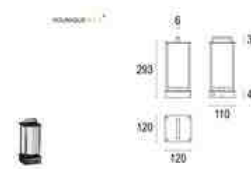

Decorative Plug & Play/Phoebe Battery

MiniPhoebe Battery

YP1550.ETXO300EM

	.01	365 €
	.02	365 €
	.26	365 €

1 x 4.32 W 3000 K 1 x 320 lm
12 V DC Dim Touch